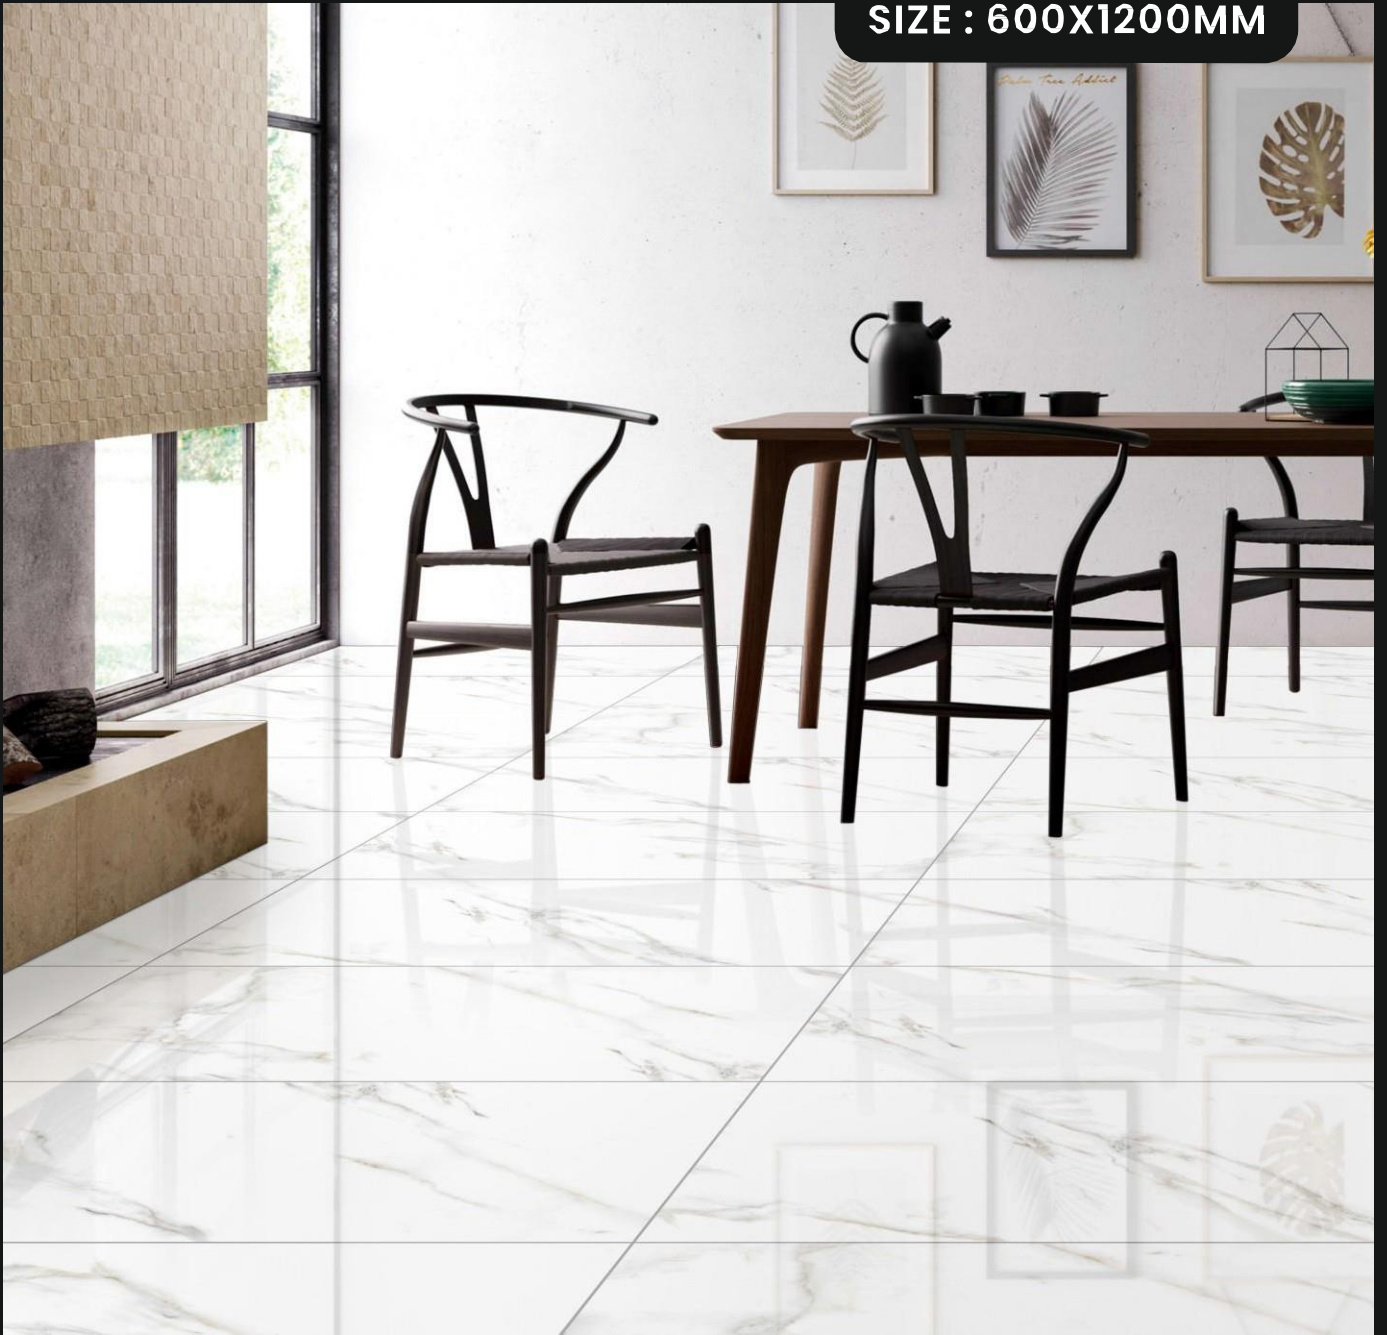

## LUCIDO SATVARIO

FINISH :  
GLOSSY COLLECTION

RANDOM FACES- 03

SIZE : 600X1200MM