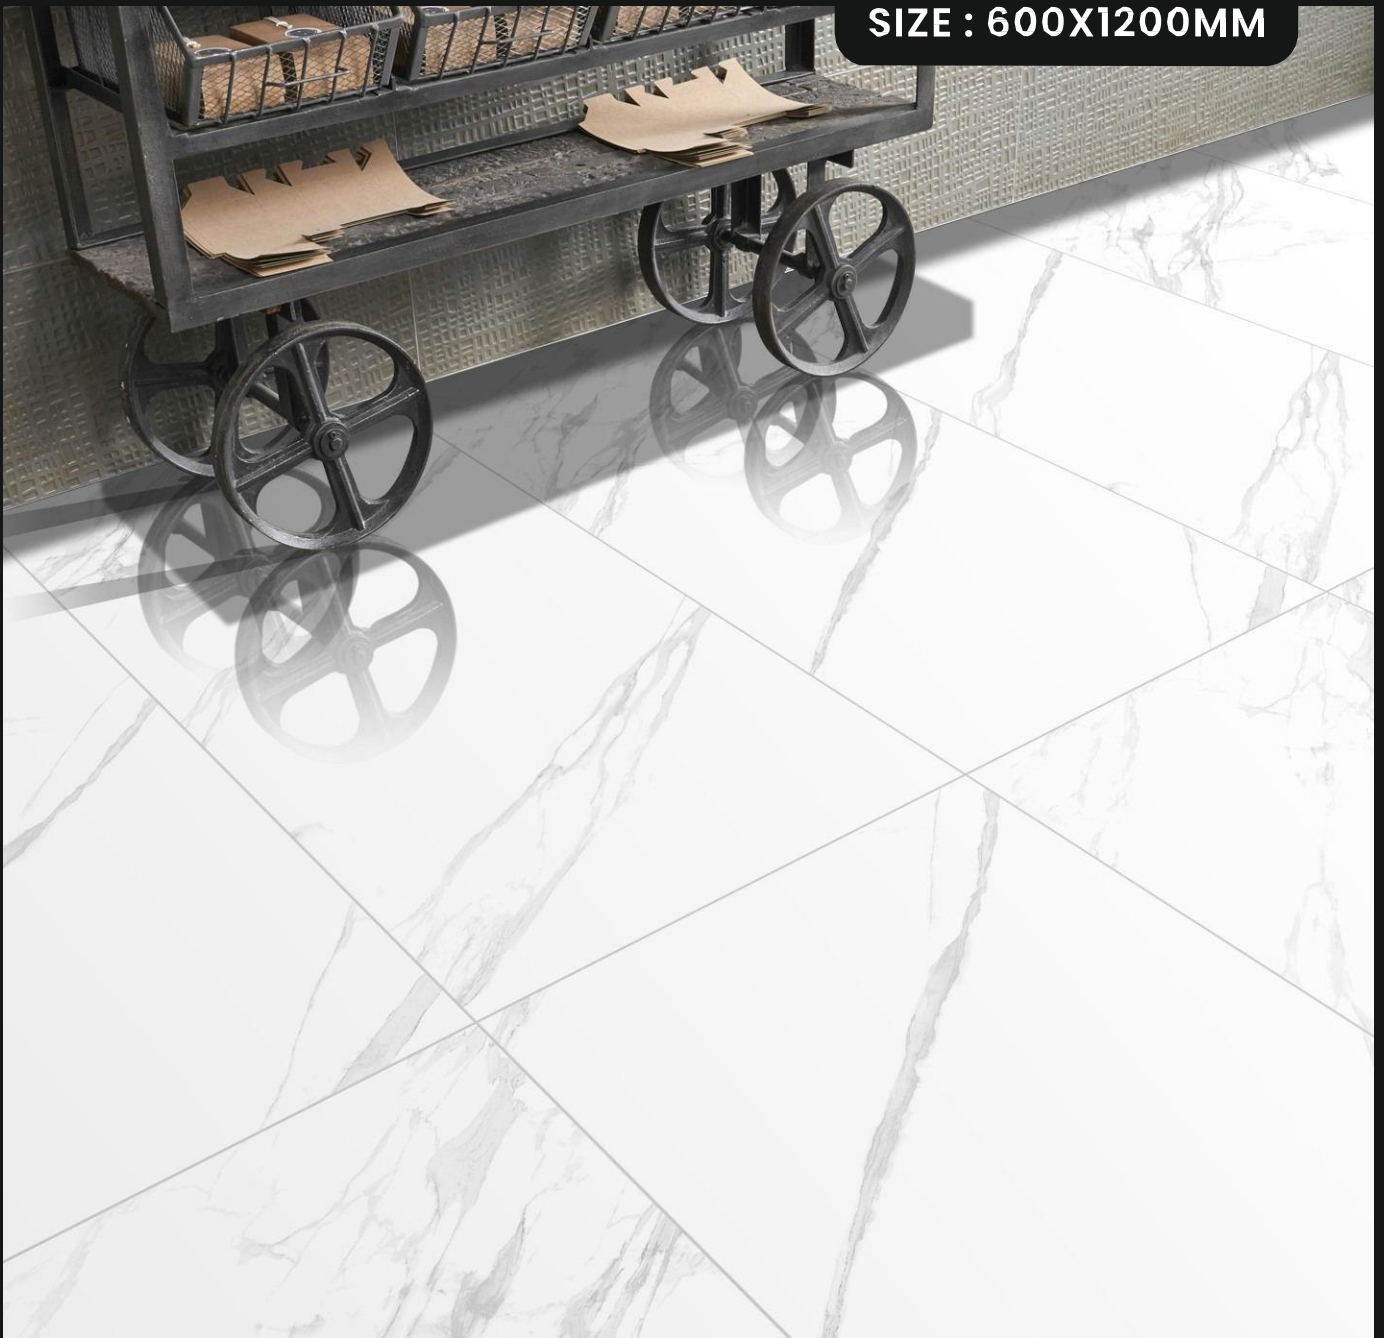

SIZE : 600X1200MM

OCTAVIANO SATVARIO

FINISH :
GLOSSY COLLECTION

RANDOM FACES- 04