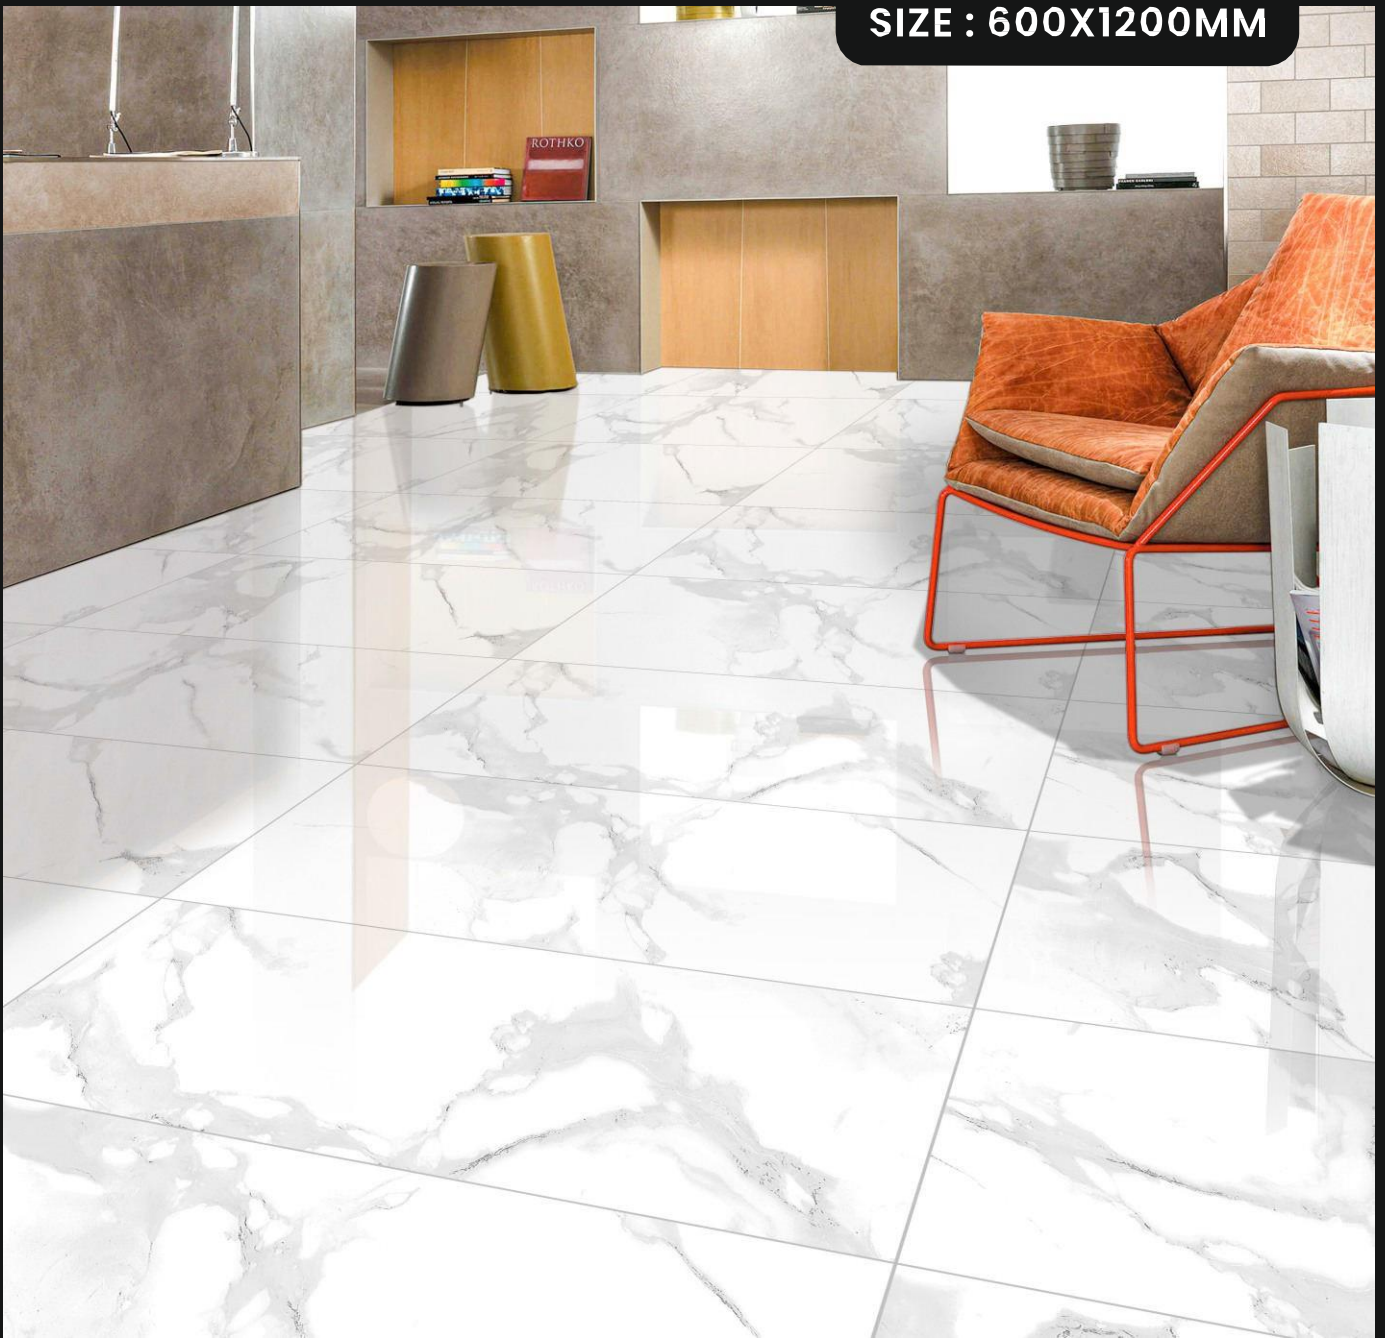

## MARTIN GREY

FINISH :  
GLOSSY COLLECTION

RANDOM FACES- 04

SIZE : 600X1200MM