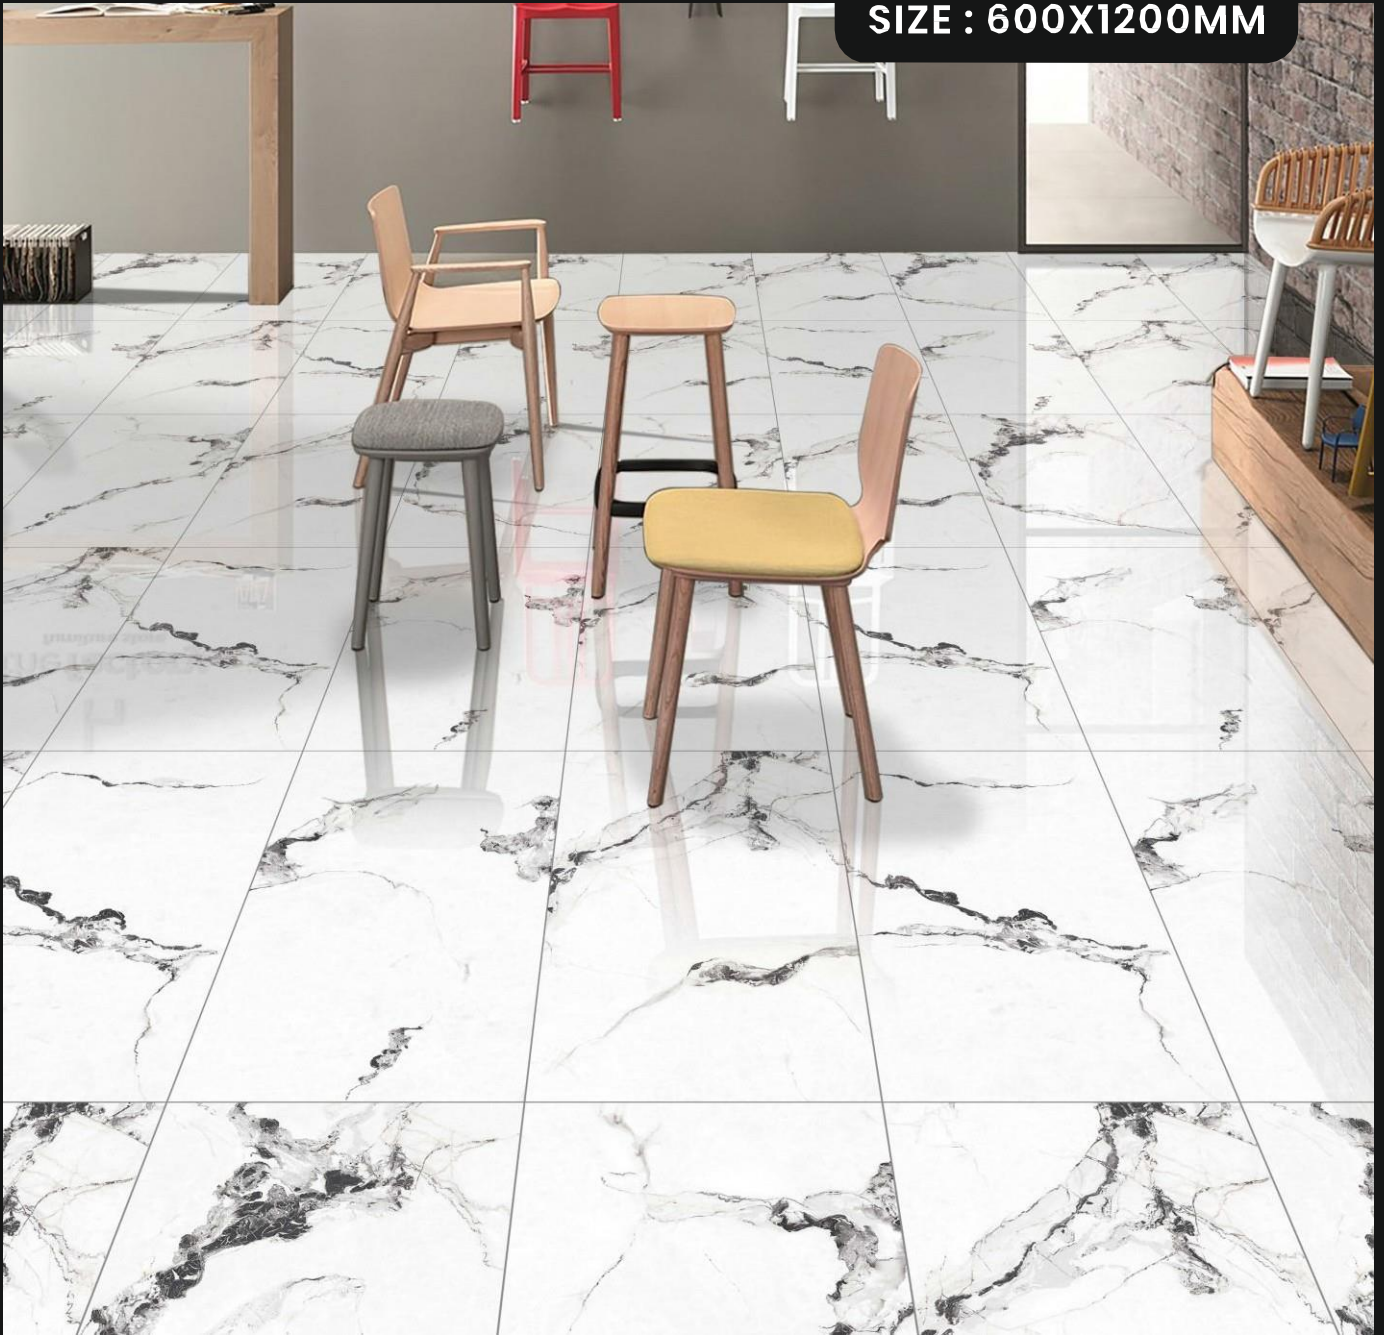

SIZE : 600X1200MM

ITALIANO BLACK

FINISH :
GLOSSY COLLECTION

RANDOM FACES- 05