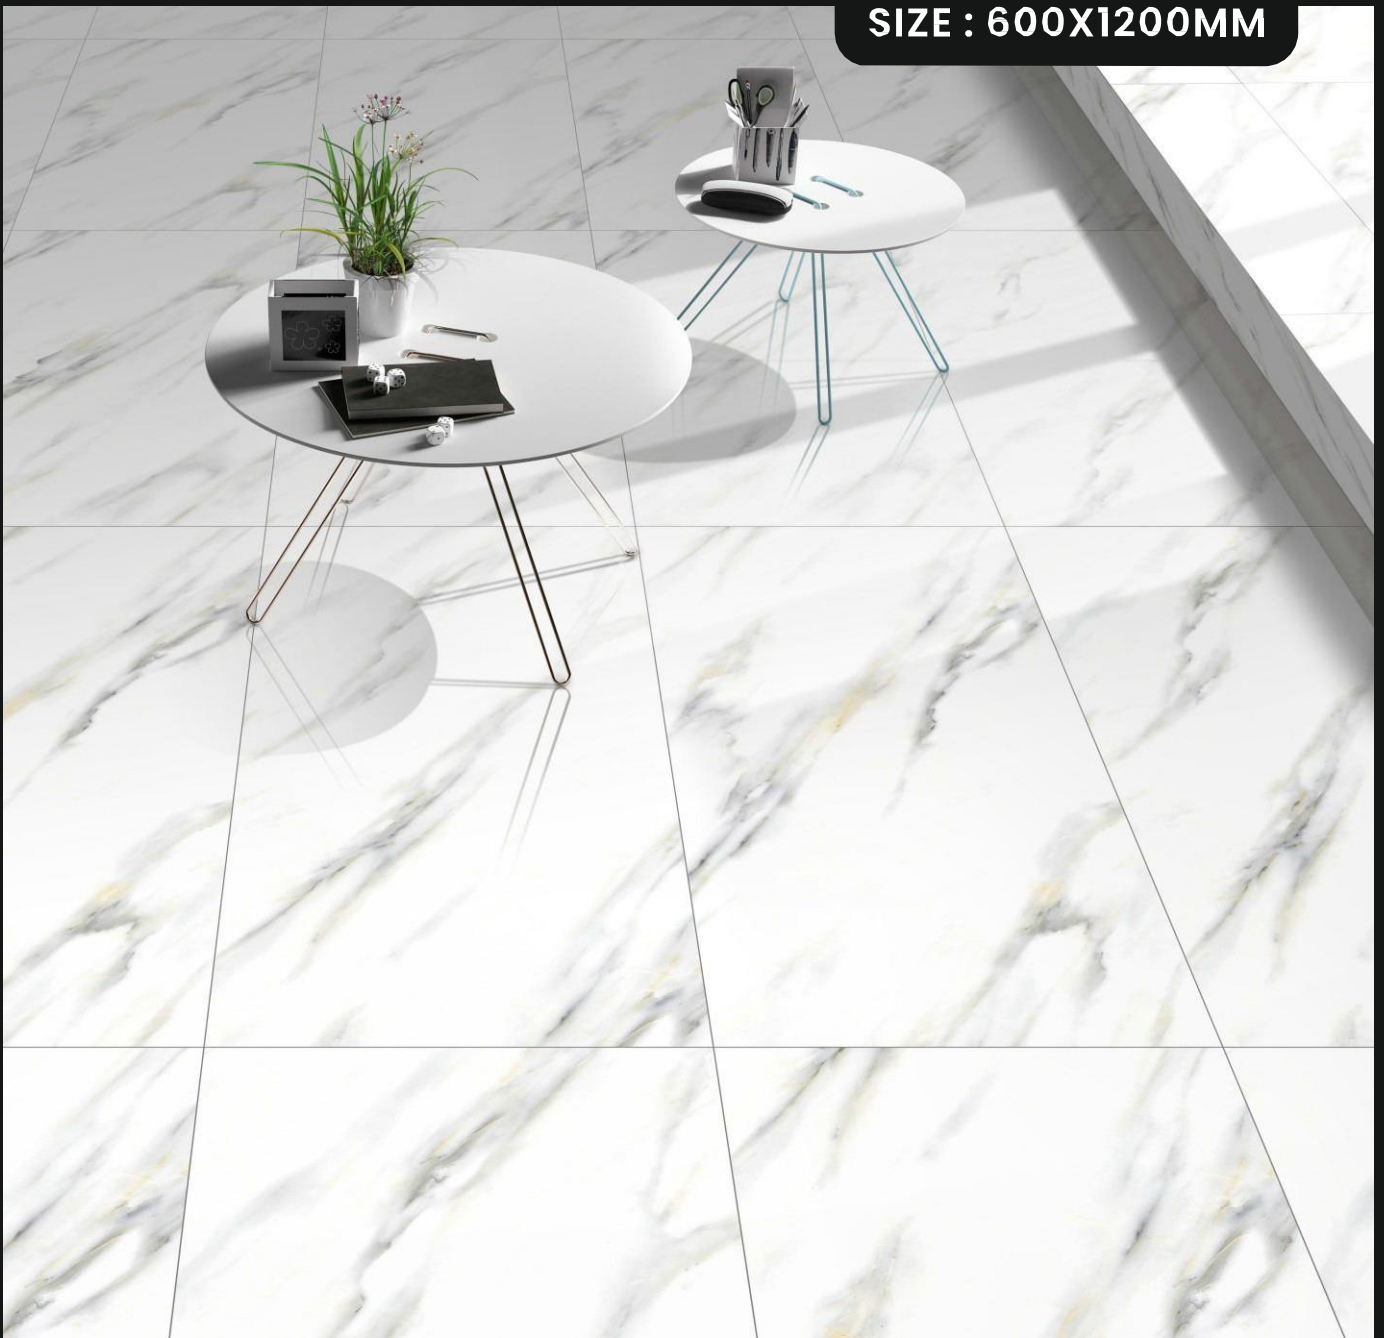

## OCTAVIANO SATVARIO

FINISH :  
GLOSSY COLLECTION

RANDOM FACES- 04

SIZE : 600X1200MM