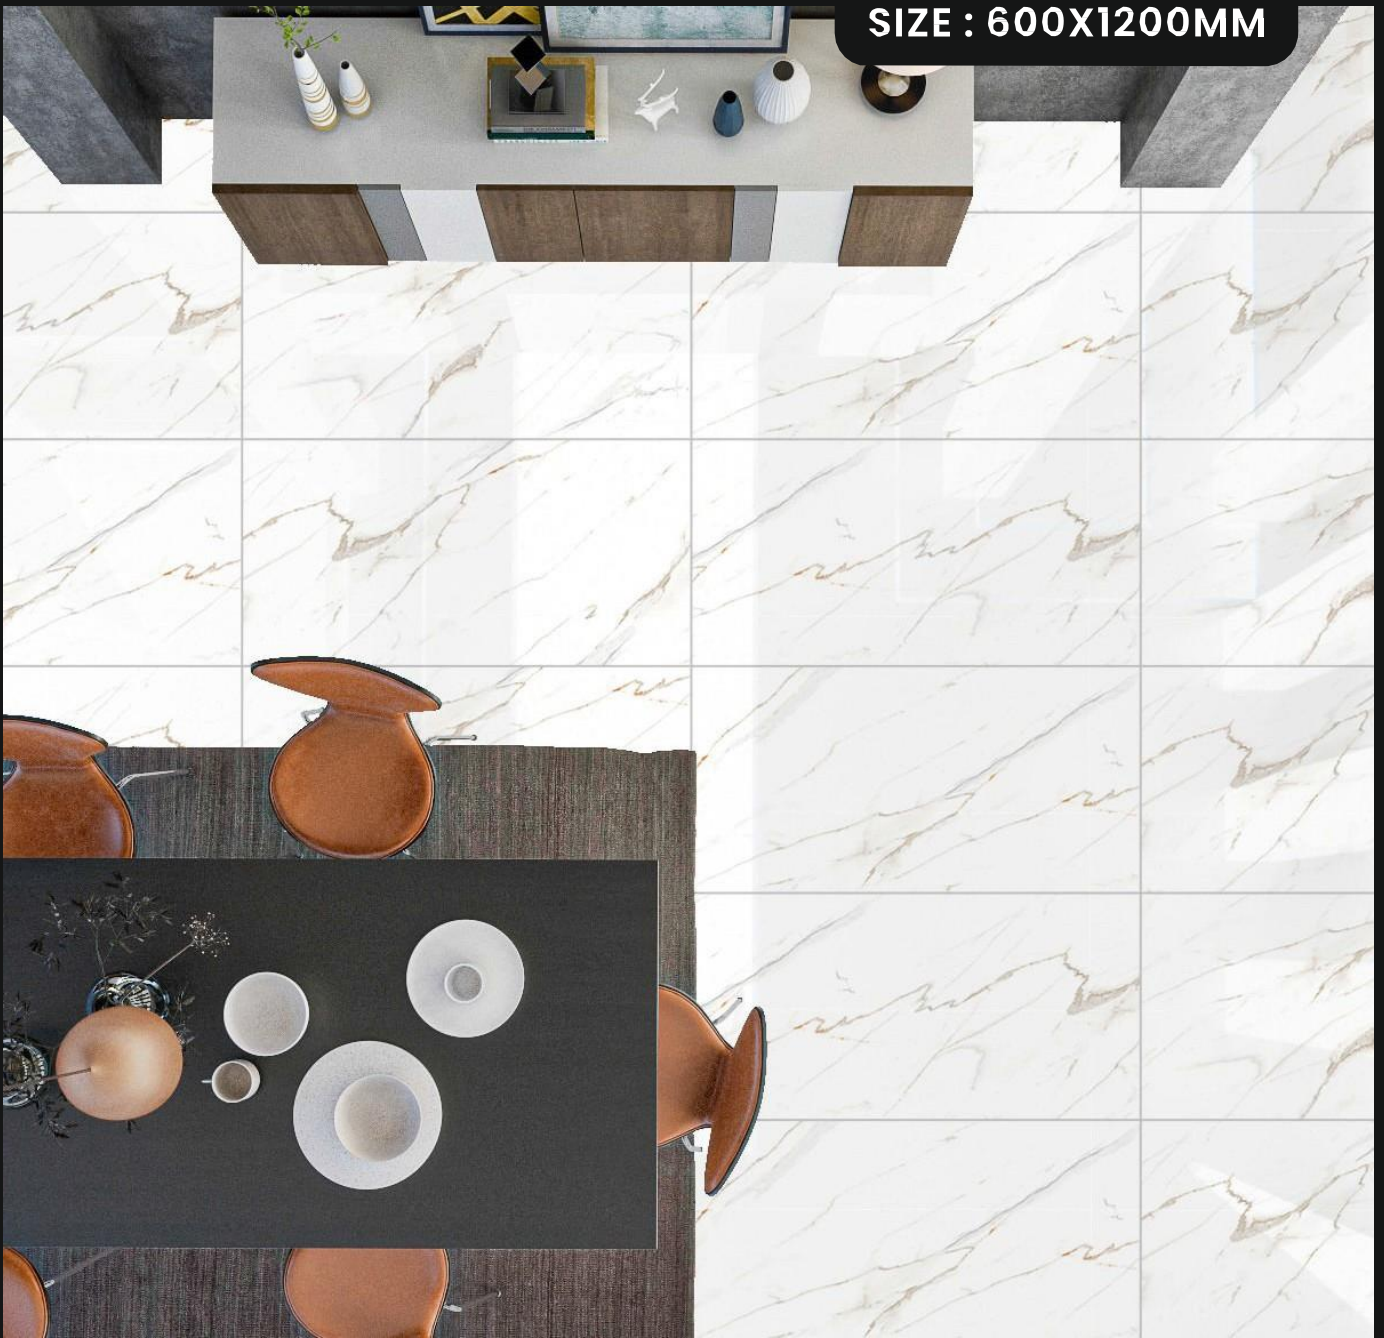

SIZE : 600X1200MM

FELIS WHITE

**FINISH :
GLOSSY COLLECTION**

RANDOM FACES- 04