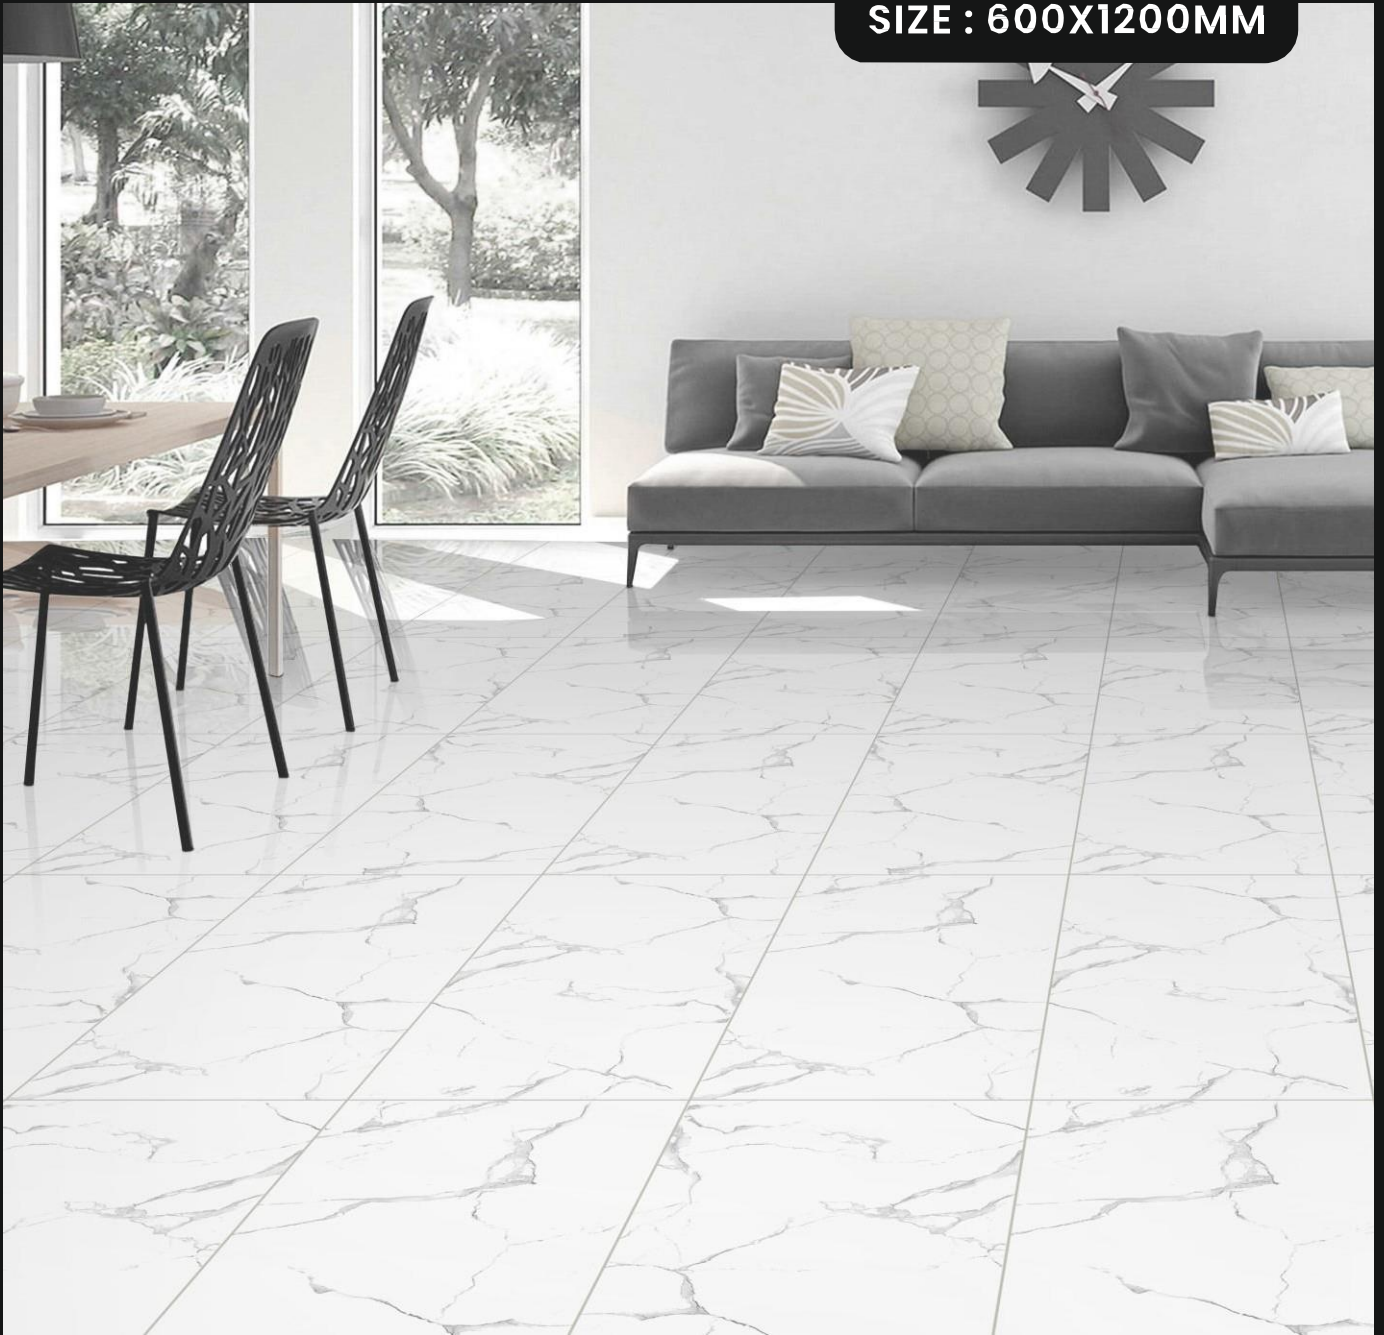

**KAIMAN BLUE**

**FINISH :  
GLOSSY COLLECTION**

RANDOM FACES- 03

SIZE : 600X1200MM

**LIBARTO SATVARIO**

**FINISH :  
GLOSSY COLLECTION**

RANDOM FACES- 04

SIZE : 600X1200MM