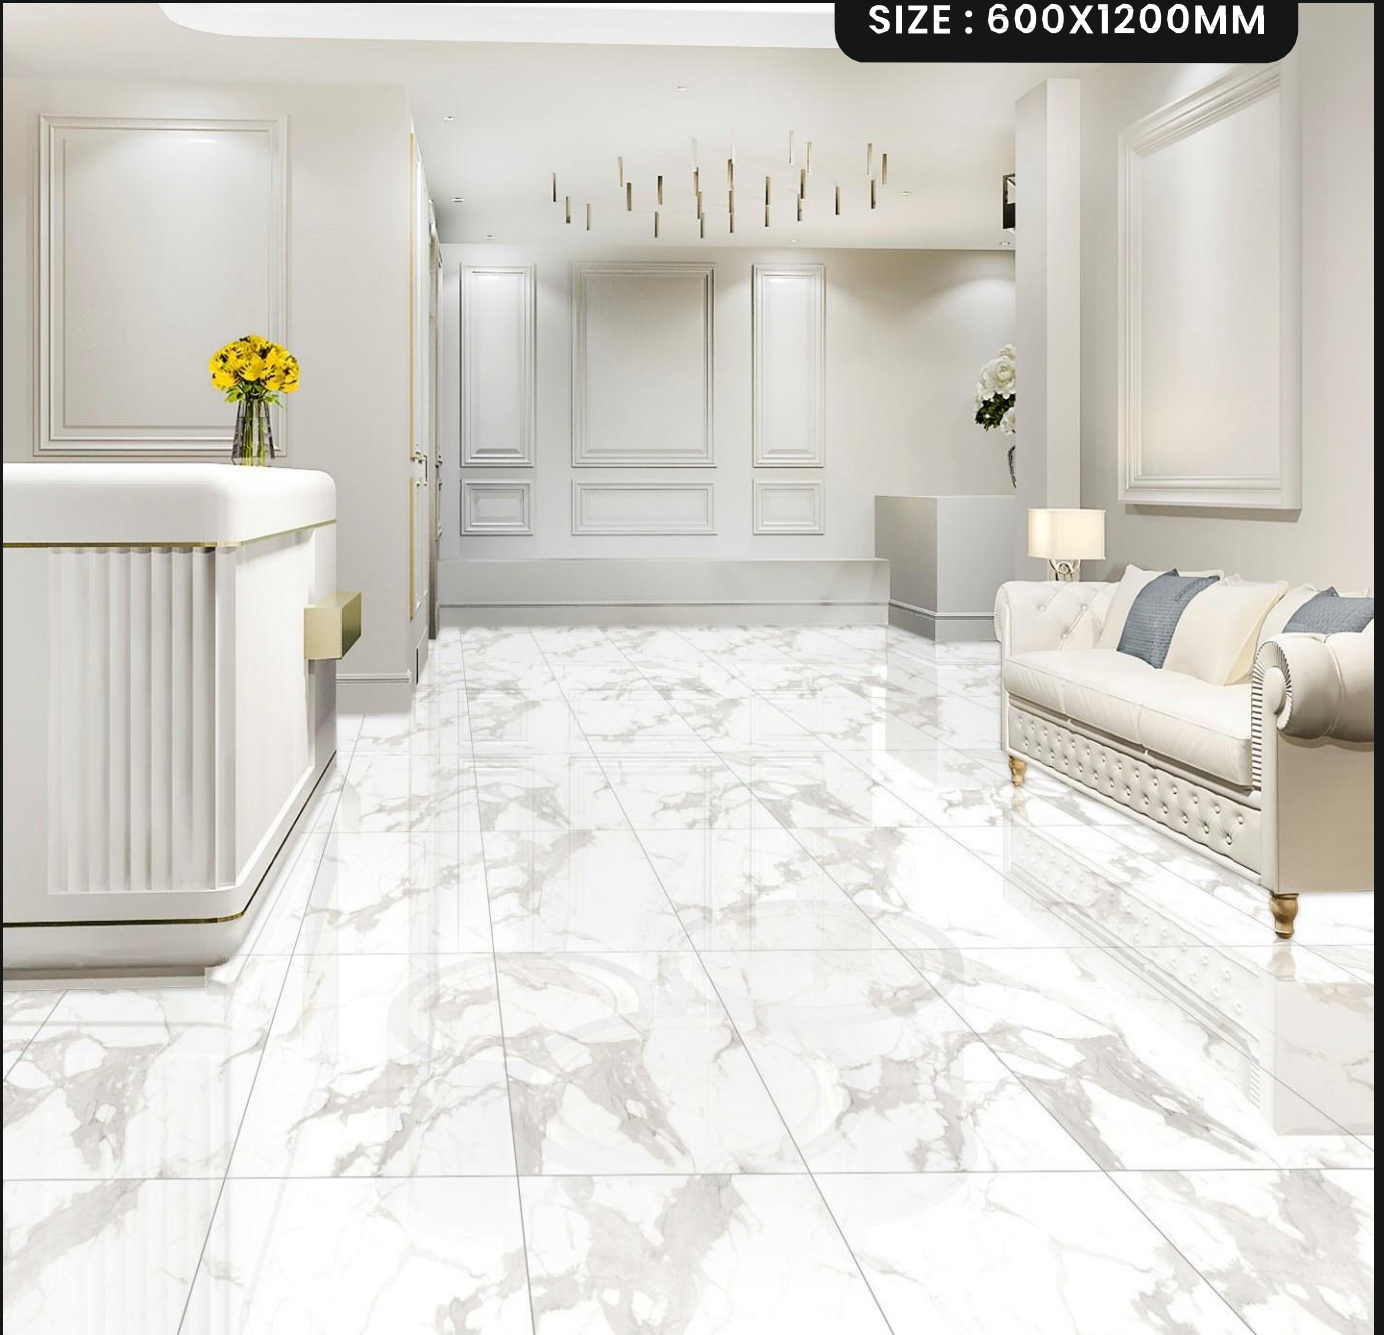

SIZE : 600X1200MM

ELEGANT GREY

**FINISH :
GLOSSY COLLECTION**

RANDOM FACES- 04